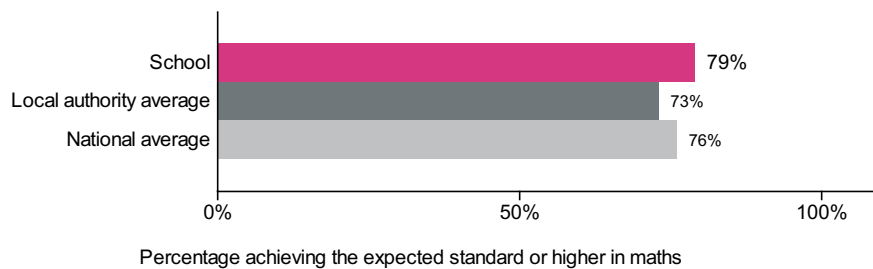

Winnington Park Community Primary and Nursery School (URN: 111212)

Key stage 1

This is provisional data for 2018/19.

Percentage achieving the expected standard or higher in reading

Number of pupils = 52

Percentage achieving greater depth in reading

Number of pupils = 52

Percentage achieving the expected standard or higher in writing

Number of pupils = 52

Percentage achieving greater depth in writing

Number of pupils = 52

Percentage achieving the expected standard or higher in maths

Number of pupils = 52

Percentage achieving greater depth in maths

Number of pupils = 52