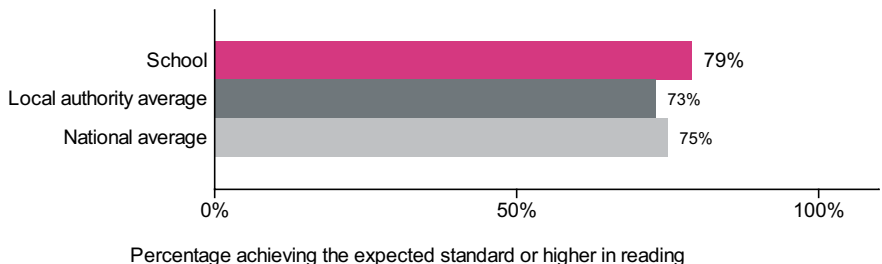

Winnington Park Community Primary and Nursery School (URN: 111212)

Key stage 1

This is provisional data for 2018/19.

Percentage achieving the expected standard or higher in reading

Number of pupils = 52

Percentage achieving greater depth in reading

Number of pupils = 52

Percentage achieving the expected standard or higher in writing

Number of pupils = 52

Percentage achieving greater depth in writing

Number of pupils = 52

Percentage achieving the expected standard or higher in maths