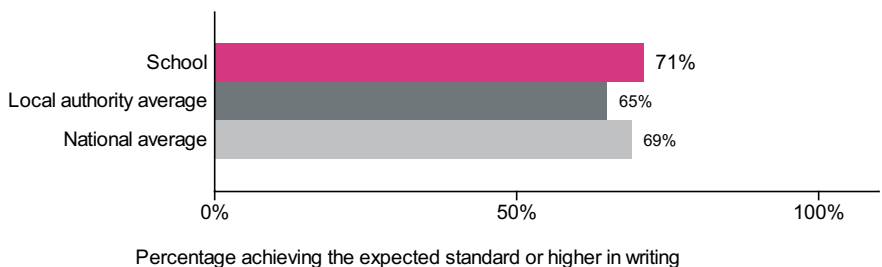

Winnington Park Community Primary and Nursery School (URN: 111212)

Key stage 1

This is provisional data for 2018/19.

Percentage achieving the expected standard or higher in reading

Number of pupils = 52

Percentage achieving greater depth in reading

Number of pupils = 52

Percentage achieving the expected standard or higher in writing

Number of pupils = 52

Percentage achieving greater depth in writing

Number of pupils = 52

Percentage achieving the expected standard or higher in maths