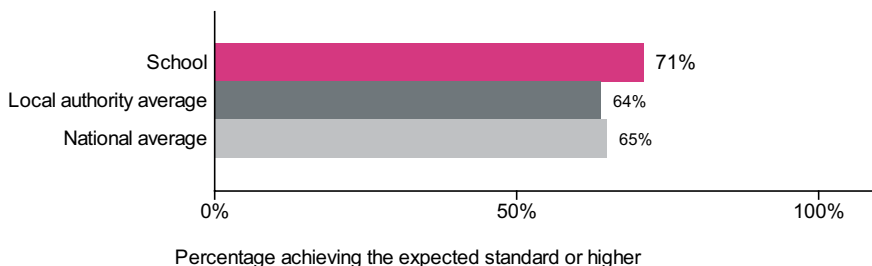

Winnington Park Community Primary and Nursery School (URN: 111212)

Key stage 2

This is revised data for 2018/19.

Progress in reading, writing and maths

Reading

Number of pupils = 41

Pupils with adjusted scores = 0

Confidence interval
-1.0 to 2.8

Writing

Number of pupils = 41

Pupils with adjusted scores = 0

Confidence interval
1.5 to 5.0

Maths

Number of pupils = 41

Pupils with adjusted scores = 0

Confidence interval
-1.8 to 1.5

Reading, writing and maths combined

Percentage of pupils achieving the expected standard or higher

Number of pupils = 41