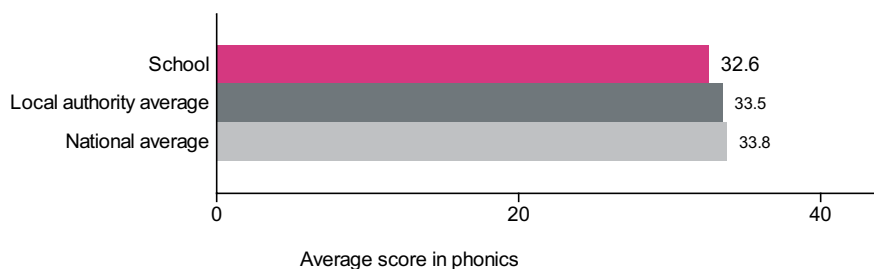

Phonics average score

Number of pupils = 35